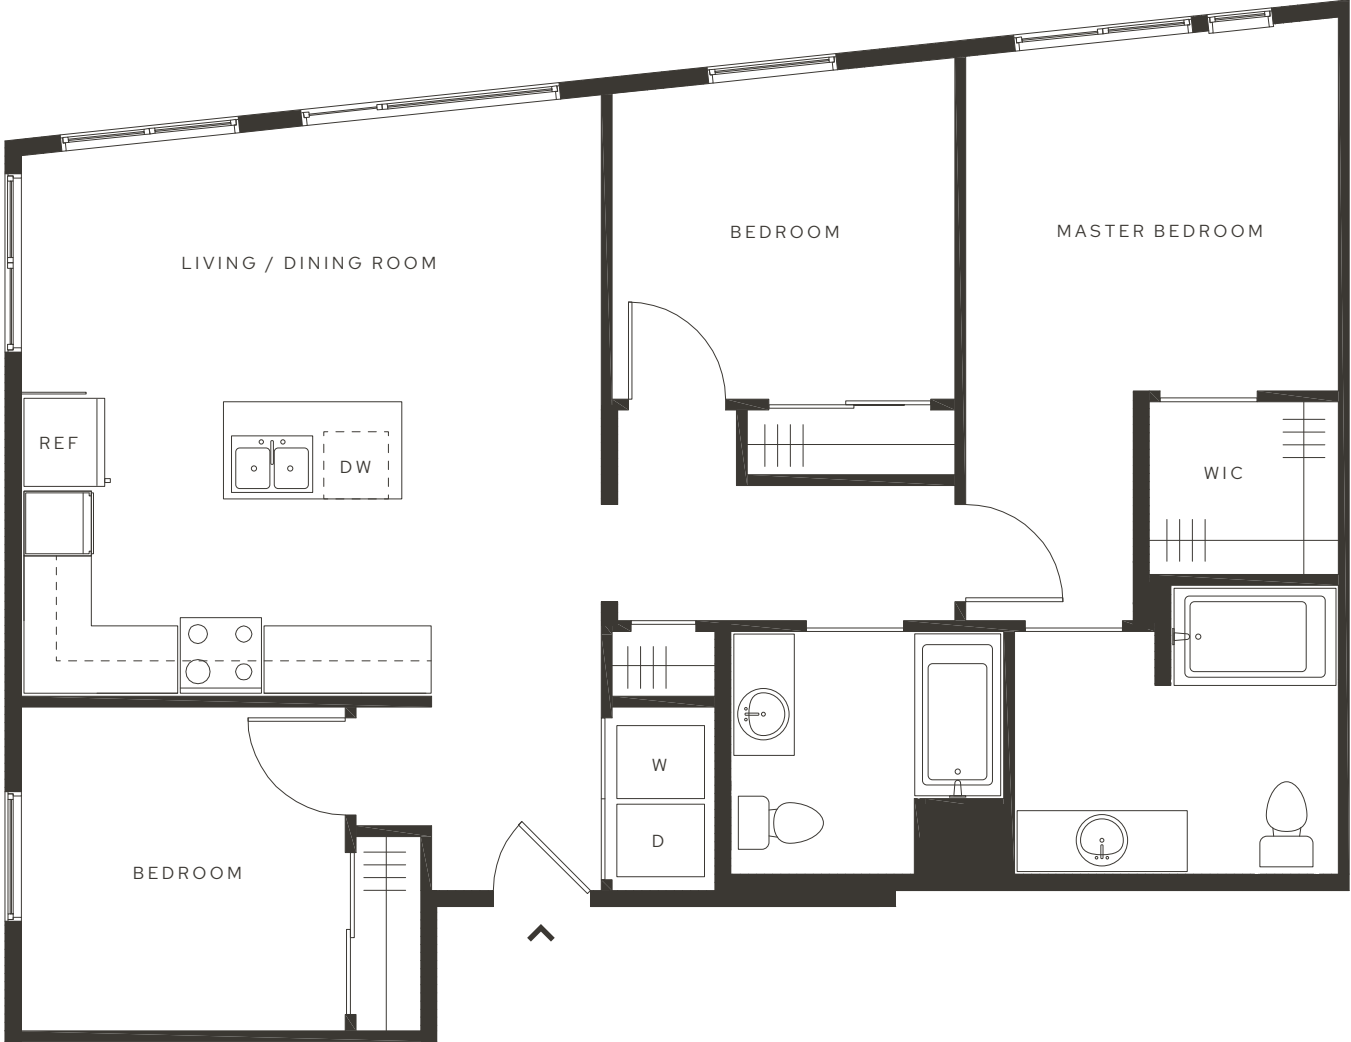

AVIA

SIGNATURE 3

3 Bedrooms

2 Bathrooms

1,121 Square Feet

330 EAST 400 SOUTH
SALT LAKE CITY, UT 84111
AVIASLC.COM | 801.980.2699

NOTES

ALL DIMENSIONS ARE APPROXIMATE AND SOME APARTMENTS MAY NOT CONFORM EXACTLY TO THE STANDARD LAYOUTS SHOWN HEREIN. EQUAL HOUSING OPPORTUNITY